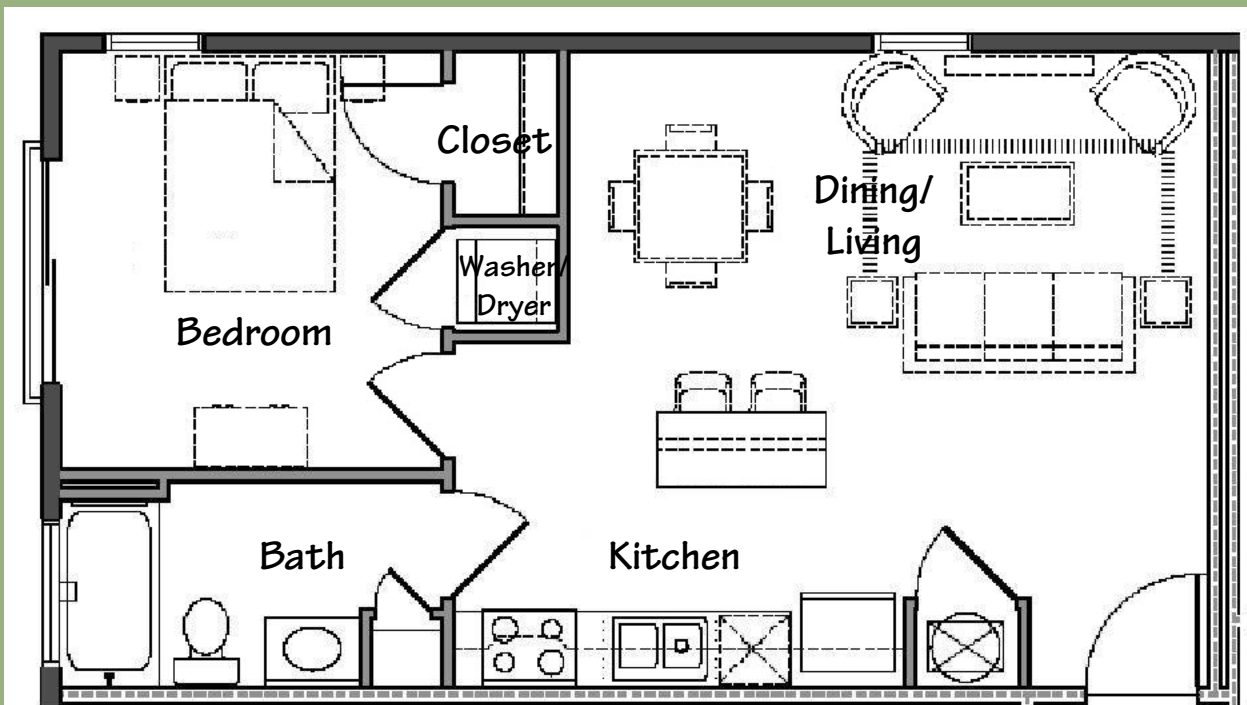

1-Bedroom Unit 1B  
524 SF

514 East 35th Street, Charlotte, NC 28205

Leasing: Elite Properties at 704-408-0980 or 704-302-3035

**2-Bedroom Unit 2H**  
**970 SF Heated; 224 SF Unheated**

**514 East 35th Street, Charlotte, NC 28205**

**Leasing: Elite Properties at 704-408-0980 or 704-302-3035**

**2-Bedroom/Loft Unit 1L**  
**1st Floor 495 SF; 2nd Floor 396 SF**  
**891 SF Total**

**516 East 35th Street, Charlotte, NC 28205**

**Leasing: Elite Properties at 704-408-0980 or 704-302-3035**