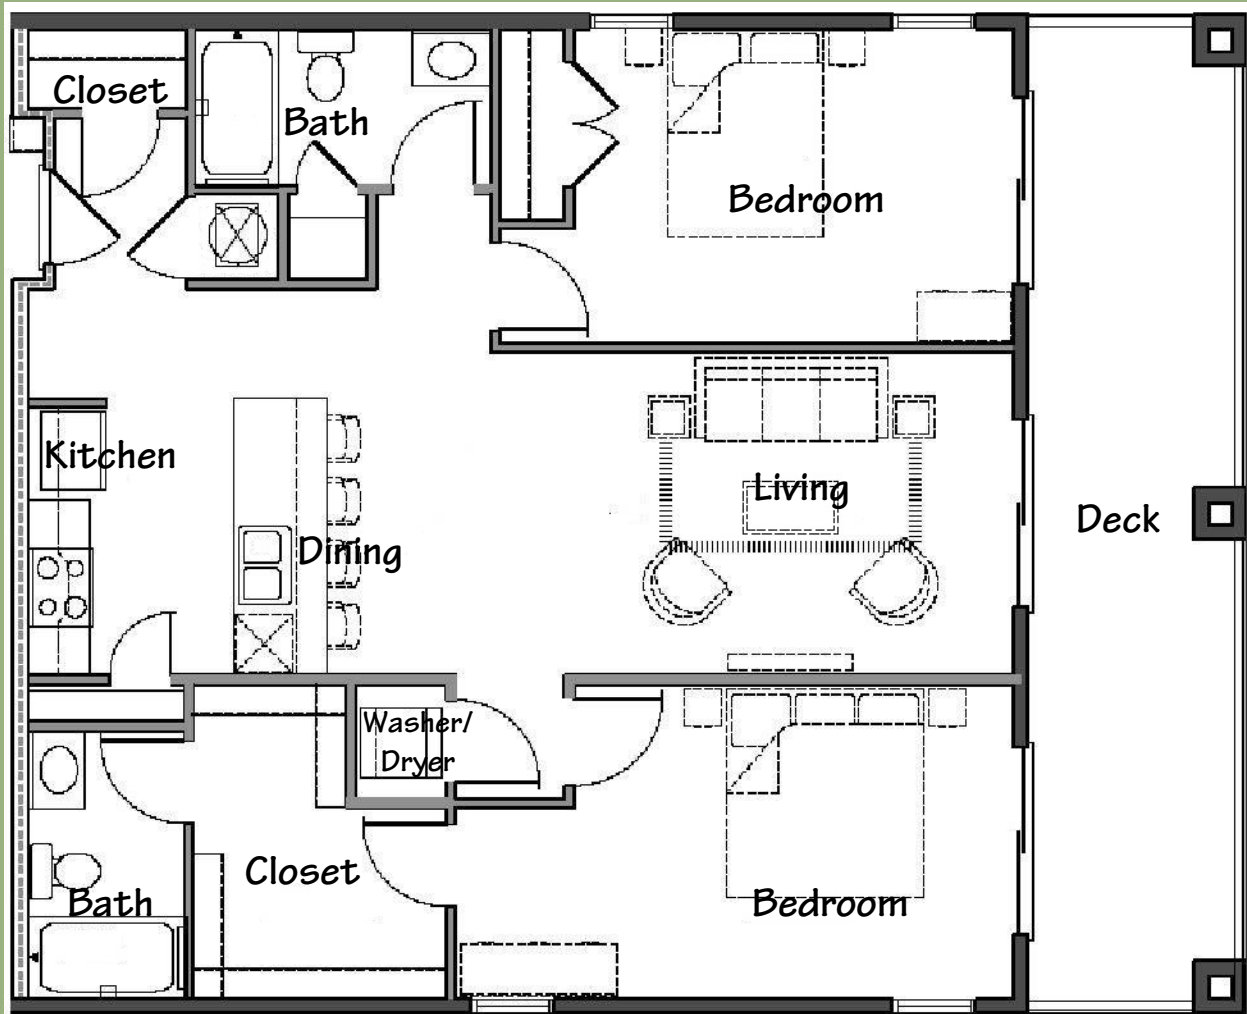

1-Bedroom Unit 1B  
524 SF

514 East 35th Street, Charlotte, NC 28205

Leasing: Elite Properties at 704-408-0980 or 704-302-3035

**2-Bedroom Unit 2H**  
**970 SF Heated; 224 SF Unheated**

**514 East 35th Street, Charlotte, NC 28205**

**Leasing: Elite Properties at 704-408-0980 or 704-302-3035**

**2-Bedroom/Loft Unit 1L**  
**1st Floor 495 SF; 2nd Floor 396 SF**  
**891 SF Total**

**516 East 35th Street, Charlotte, NC 28205**

**Leasing: Elite Properties at 704-408-0980 or 704-302-3035**