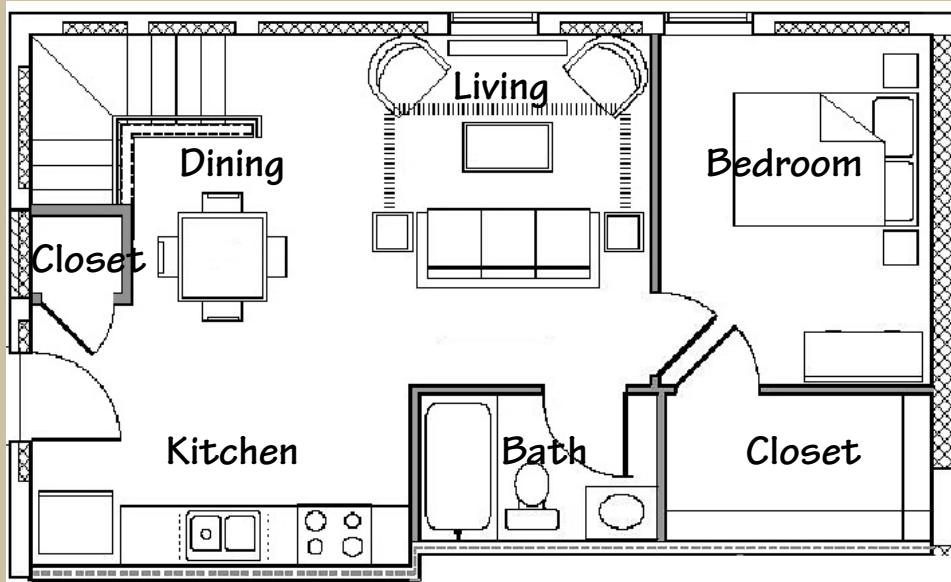

1-Bedroom Unit 1B  
524 SF

514 East 35th Street, Charlotte, NC 28205

Leasing: Elite Properties at 704-408-0980 or 704-302-3035

**2-Bedroom Unit 2H**  
**970 SF Heated; 224 SF Unheated**

**514 East 35th Street, Charlotte, NC 28205**

**Leasing: Elite Properties at 704-408-0980 or 704-302-3035**

**2-Bedroom/Loft Unit 1L**  
**1st Floor 495 SF; 2nd Floor 396 SF**  
**891 SF Total**

**516 East 35th Street, Charlotte, NC 28205**

**Leasing: Elite Properties at 704-408-0980 or 704-302-3035**