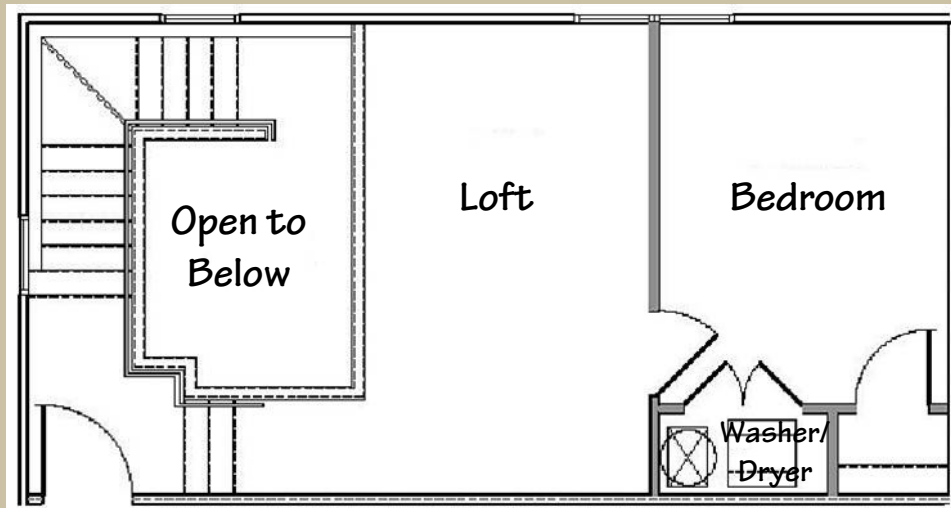

1-Bedroom Unit 1B  
524 SF

514 East 35th Street, Charlotte, NC 28205

Leasing: Elite Properties at 704-408-0980 or 704-302-3035

**2-Bedroom Unit 2H**  
**970 SF Heated; 224 SF Unheated**

**514 East 35th Street, Charlotte, NC 28205**

**Leasing: Elite Properties at 704-408-0980 or 704-302-3035**

**2-Bedroom/Loft Unit 1L**  
**1st Floor 495 SF; 2nd Floor 396 SF**  
**891 SF Total**

**516 East 35th Street, Charlotte, NC 28205**

**Leasing: Elite Properties at 704-408-0980 or 704-302-3035**